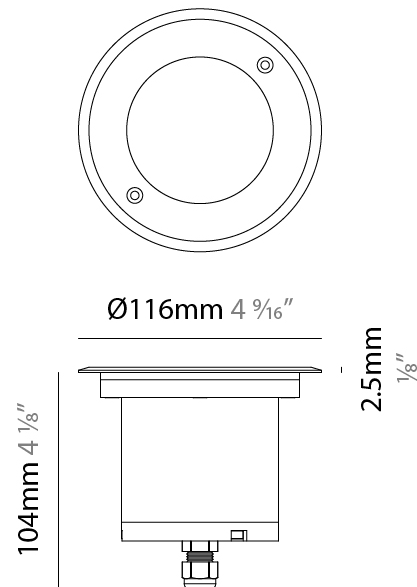

GENERAL

Series: Caliber
Subseries: Caliber 120 D
Brand: Unonovesette
Division: Exterior
Mounting Type: Recessed
Mounting Location: In-Ground
Subcategory: Drive Over

PHYSICAL

Shape: Square
Diameter (mm): 116
Diameter (in): 4 ⁹/₁₆
Height (mm): 104
Height (in): 4 ¹/₈
Light Distribution: Direct
Weight (kg): 0.900
Weight (lbs): 1.98
Installation Requirement: Housing box
Diffuser: Extra clear glass 6mm
Fixture Finish: [ASB / SST](#)
Fixture Material: Stainless Steel AISI 316L
Cable Details: 350mm NS20N PCP 2x0.5 mm2

ELECTRICAL

Lamp Type: LED
Input Wattage (W): 8.1
Total Output Wattage (W): 5
Dimming: Non-Dimming / Phase Dimming (120Vac only) / 0-10V Dimming
Driver Included: No
Driver Location: Remote
Driver Type: Constant Voltage - Universal
Driver Class: Class 2
Input Voltage (V): 120 - 277
Output Voltage (V): 24

LED

Number of LEDs: 1
Color Temperature (°K): [2700 / 3000 / 4000](#)
Max. Delivered Lumen (lm): 515
CRI: >90 CRI
Lamp Life (hrs): 100000

OPTICAL

Optic°: [10 / 35 / 50](#)
Beam Angle: Narrow / Medium / Wide
Adjustability: Rotational 360°; Tilt 15°

RATINGS AND CERTIFICATIONS

Certified By: Certified for North American Standards
IP rating: IP68 (not for permanent immersion)
IK Rating: IK08
Marine Grade: Stainless Steel AISI 316L

PROJECT
TYPE
SPECIFIER
QUANTITY
DATE