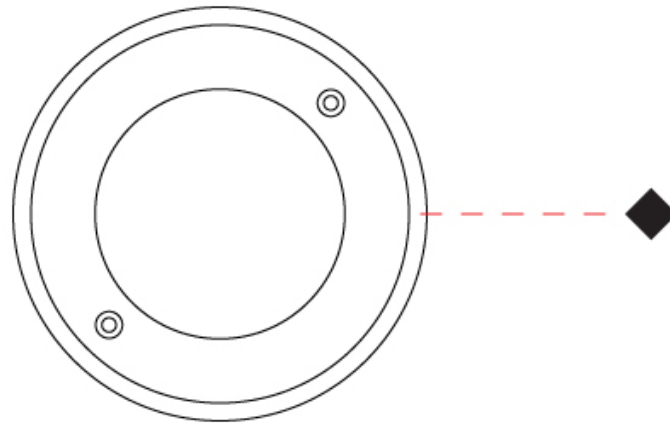

CALIBER 120 D RECESSED

E12I0036-

PROJECT	_____
TYPE	_____
SPECIFIER	_____
QUANTITY	_____
DATE	_____