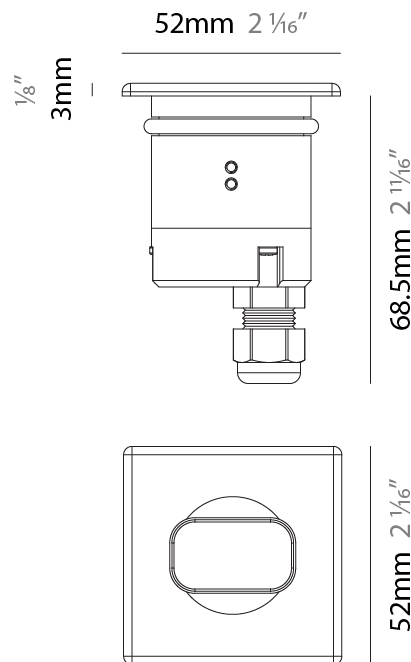

GENERAL

Series: Caliber
Subseries: Caliber Wall Q
Brand: Unonovesette
Division: Exterior
Mounting Type: Recessed
Mounting Location: Wall
Subcategory: Step Light

PHYSICAL

Shape: Round
Length (mm): 52
Length (in): 2 1/16
Width (mm): 52
Width (in): 2 1/16
Height (mm): 71.5
Height (in): 2 13/16
Light Distribution: Direct
Weight (kg): 0.208
Weight (lbs): 0.46
Installation Requirement: Housing box / Fixing springs
Diffuser: Extra clear glass 4mm
Fixture Finish: [ASB / SST](#)
Fixture Material: Stainless Steel AISI 316L
Cable Details: 350mm NS20N PCP 2x0.5 mm2

ELECTRICAL

Lamp Type: LED
Input Wattage (W): 3.92
Total Output Wattage (W): 2
Dimming: 0-10V Dimming / Phase Dimming (120Vac Only)
Driver Included: No
Driver Location: Remote
Driver Type: Constant Voltage - Universal
Driver Class: Class 2
Input Voltage (V): 120 - 277
Output Voltage (V): 24

LED

Number of LEDs: 1
Color Temperature (°K): [2200 / 2700 / 3000 / 4000](#)
Max. Delivered Lumen (lm): 140 (3000K)
CRI: >90 CRI
Lamp Life (hrs): 100000

OPTICAL

Optic°: [10 / 40](#)
Beam Angle: Narrow / Wide

RATINGS AND CERTIFICATIONS

Certified By: Certified for North American Standards
IP rating: IP68 (not for permanent immersion)
IK Rating: IK08
Marine Grade: Stainless Steel AISI 316L

PROJECT
TYPE
SPECIFIER
QUANTITY
DATE