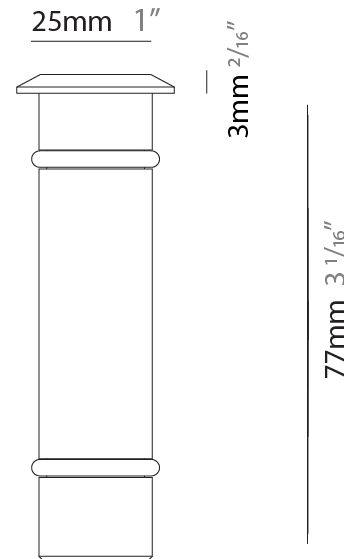

GENERAL

Series: Caliber
Subseries: Caliber 25
Brand: Unonovesette
Division: Exterior
Mounting Type: Recessed
Mounting Location: In-Ground
Subcategory: Drive Over

PHYSICAL

Shape: Round
Diameter (mm): 25
Diameter (in): 1
Height (mm): 77
Height (in): 3 1/16
Light Distribution: Direct
Weight (kg): 0.11
Weight (lbs): 0.24
Load Resistance (kg): 1500
Load Resistance (lbs): 3306
Installation Requirement: Housing box / Fixing springs
Diffuser: Extra clear / Frosted glass 2mm
Fixture Finish: Stainless Steel AISI 316L
Fixture Material: Stainless Steel AISI 316L
Cable Details: 350mm NS20N PCP 2x0.5 mm2

ELECTRICAL

Lamp Type: LED
Input Wattage (W): 2
Total Output Wattage (W): 2
Dimming: Non-Dimmable / 0-10V Dimming
Driver Included: No
Driver Location: Remote
Driver Type: Constant Voltage - Universal
Driver Class: Class 2
Input Voltage (V): 120 - 277
Output Voltage (V): 24

LED

Number of LEDs: 1
Color Temperature (*K): 2200 / 2700 / 3000 / 4000
Max. Delivered Lumen (lm): 127
CRI: >90 CRI
Lamp Life (hrs): 100000

OPTICAL

Optic*: 10 / 40 / 180
Beam Angle: Narrow / Wide / Diffused
Adjustability: Fixed

RATINGS AND CERTIFICATIONS

Certified By: Certified for North American Standards
IP rating: IP68 (not for permanent immersion)
IK Rating: IK08
Marine Grade: Stainless Steel AISI 316L